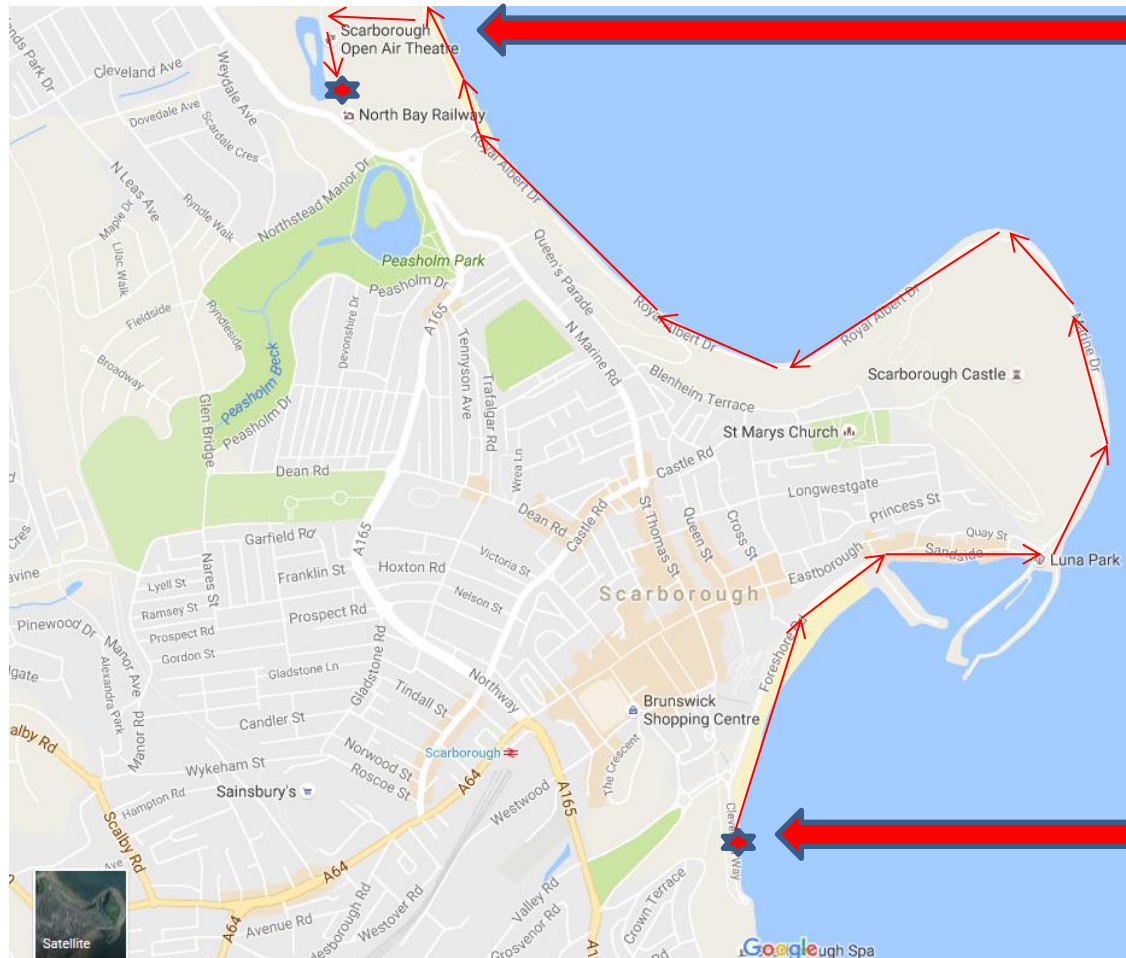

Route of Walk

Finish at North Bay Railway

Start at The Scarborough Spa